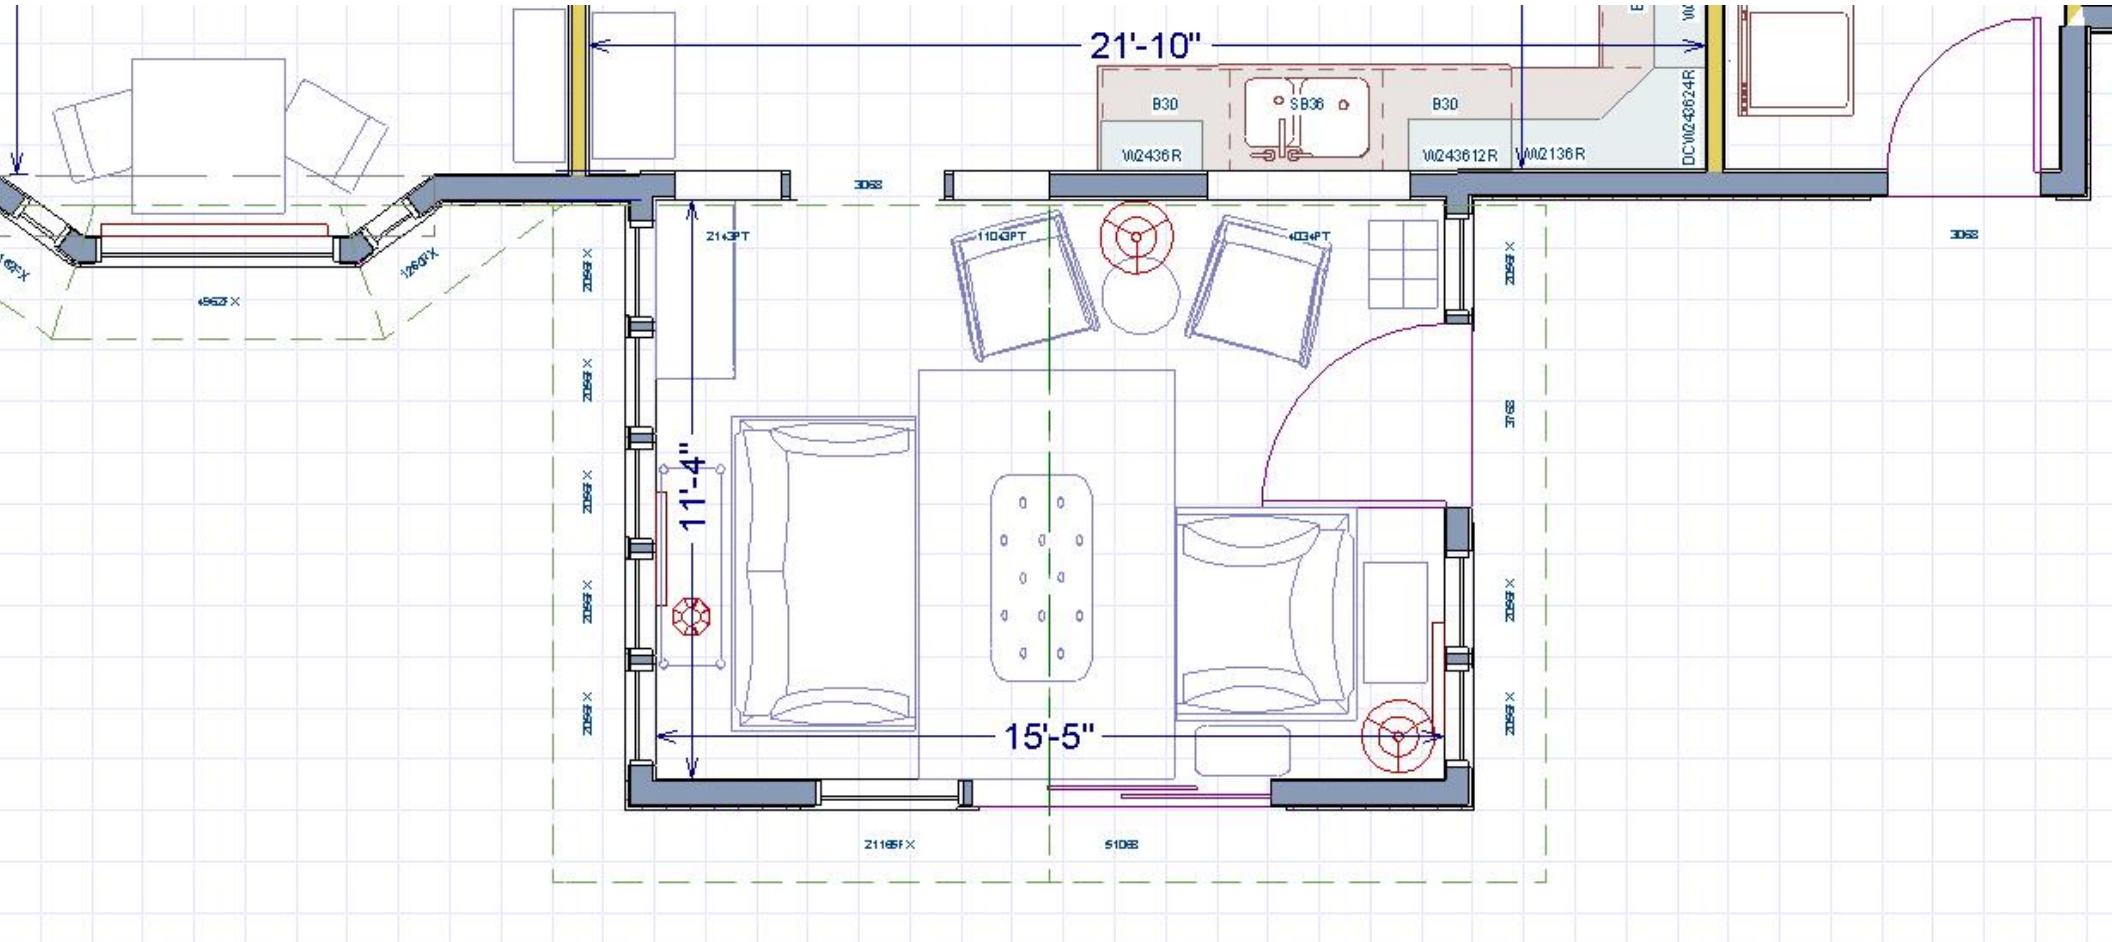

* Add tax and shipping to costs

Option 2 for living room lighting - one arc lamp in the corner of the sofa and the fireplace

Pottery Barn Chelsea Sectional Lamp. Brighten a spacious seating area with this handsome lamp. 51" wide x 19.5" deep x 66" high; adjusts to 79.5" high. Cast of steel and aluminum alloy. Slender boom arm floats light over a couch or sectional without impeding movement. Ball-shaped counterweight makes it easy to adjust with a touch; head pivots to direct the light. Choice of burlap or linen-cotton shade is included and fitted with a diffuser to filter the light. Full-range dimmer switch. In Bronze finish with White linen shade. \$379.

Options for game table lighting

Pottery Barn Architect's Task Floor Lamp. Classic styling makes the Architect's Floor Lamp a beautiful addition to any room. It has multiple adjustment points, making it easy to customize your lighting to suit the task at hand. 11" wide x 13" deep x 54" high; extends to 69.5" high. Crafted of iron; antique finishes are hand applied. Full-range dimmer switch in line. \$249

Pottery Barn Meyer Task Floor Lamp. Designed to be adjustable from just about every angle, this contemporary lamp casts light just where you need it. Change the height and direction of the light without the hassle of moving the base. 20" w x 6" d x 68" h. Crafted from stamped hollow steel and weighted base. Lamp arm swings left and right; vertical pole adjusts up and down. On/off switch located on socket. Hand finished in bronze. \$249

Possibilities for artwork over the fireplace.

Artist: Kristin Hosbein

Sunroom - Rug layout with a 5' x 7' rug

Sunroom - Rug layout with a 5' x 7' rug

As a reminder, Sunroom furnishings we have thus far

Crate & Barrel Blake Grey Wash Lounge Chair with Cushion. 30"Wx30"Dx34"H. Teak frame with rattan. Very comfy. \$699* Get two