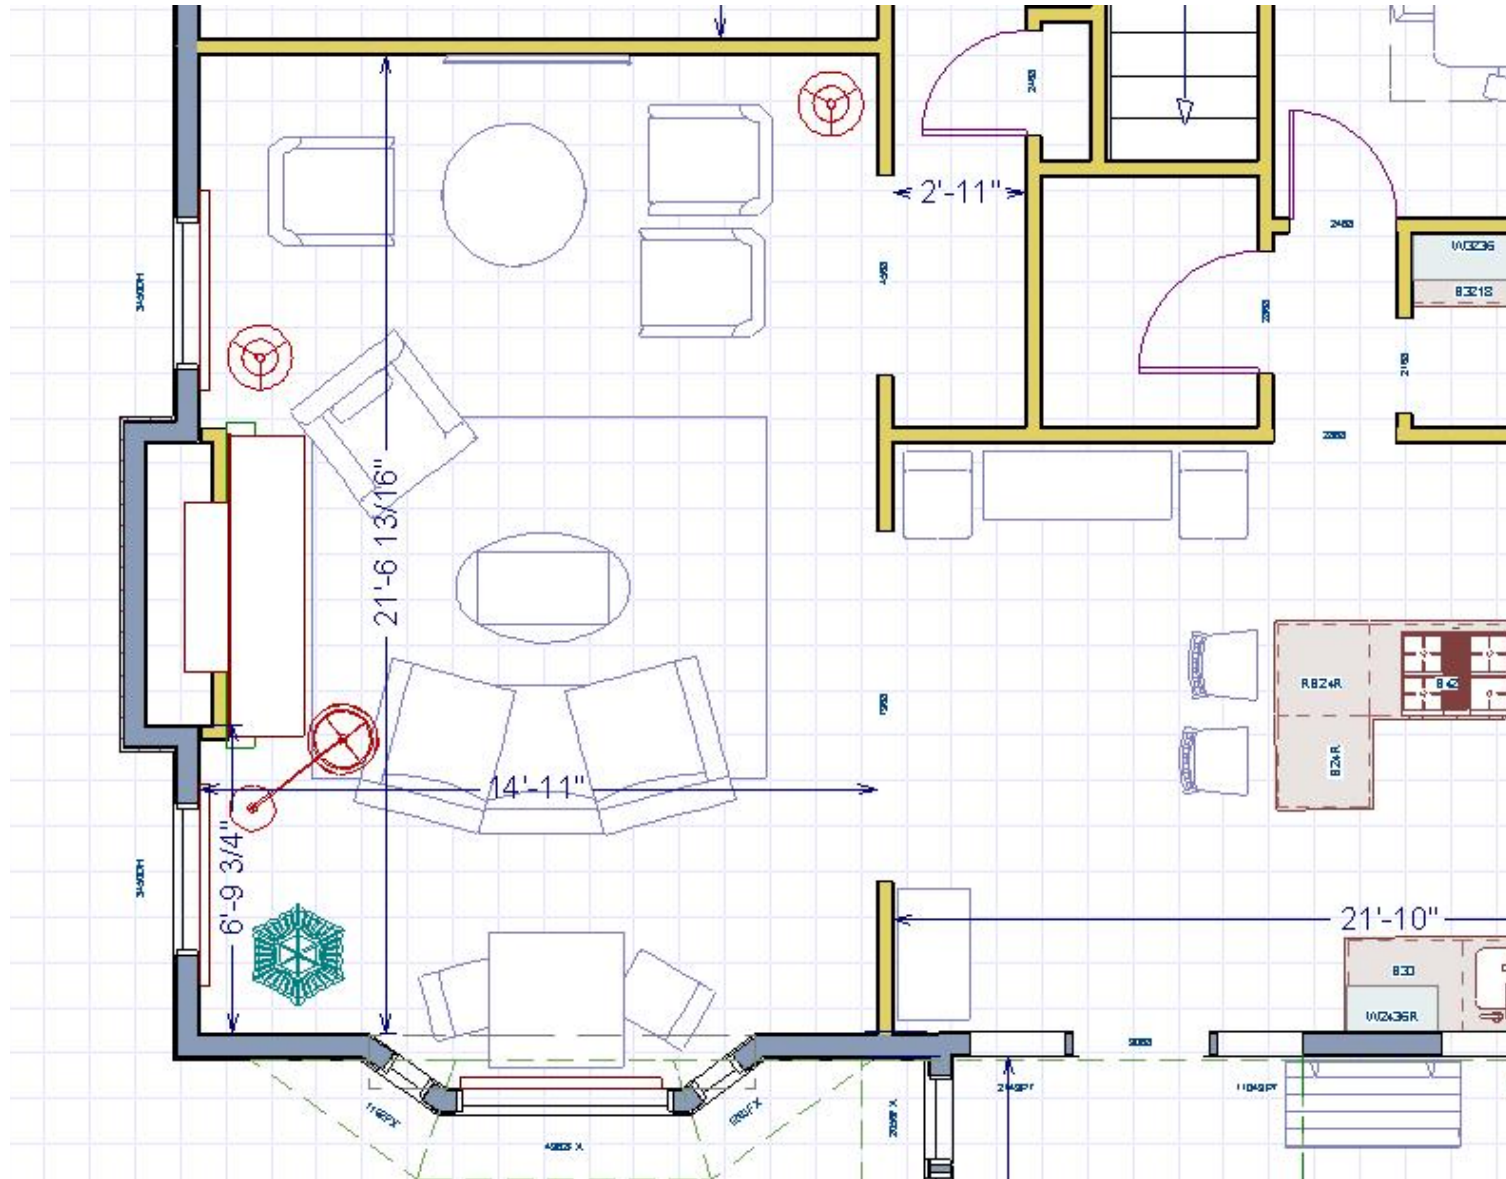

Layout 1 for living room

Layout 1 for living room

As a reminder, Living Room furnishings we have thus far

Arhaus Brentwood Wedge Sofa, in Lindy Marine. 103"W x 48"D x 336"H. \$2,999 *

Arhaus Duvall Leather Recliner in Chocolate. 35" W x 36"D x 38"H. \$2,099*

Arhaus Madeira Swivel Slipcovered Chair in Janoon Cumin. 29"W X 33"D X 36"H \$1,299 each* (Get 3)

Winter slipcover for Madeira chairs – Scout Charcoal

Arhaus Pinehurst Rug, 8' x 10'

* Add tax and shipping to costs

Game table & chairs

Crate & Barrell Lowe Side Chair in off-white leather. 18"W x 23"D x 34.5"H. \$200* each (Get 4)

With a vintage Empire folding game table

Option 1 for living room tables – sizes are great, and the finishes are interesting.
Crank table is great for cocktails or dining.

Pottery Barn Meyer Task Floor Lamp. Designed to be adjustable from just about every angle, this contemporary lamp casts light just where you need it. Change the height and direction of the light without the hassle of moving the base. 20" w x 6" d x 68" h. Crafted from stamped hollow steel and weighted base. Lamp arm swings left and right; vertical pole adjusts up and down. On/off switch located on socket. Hand finished in bronze. \$249